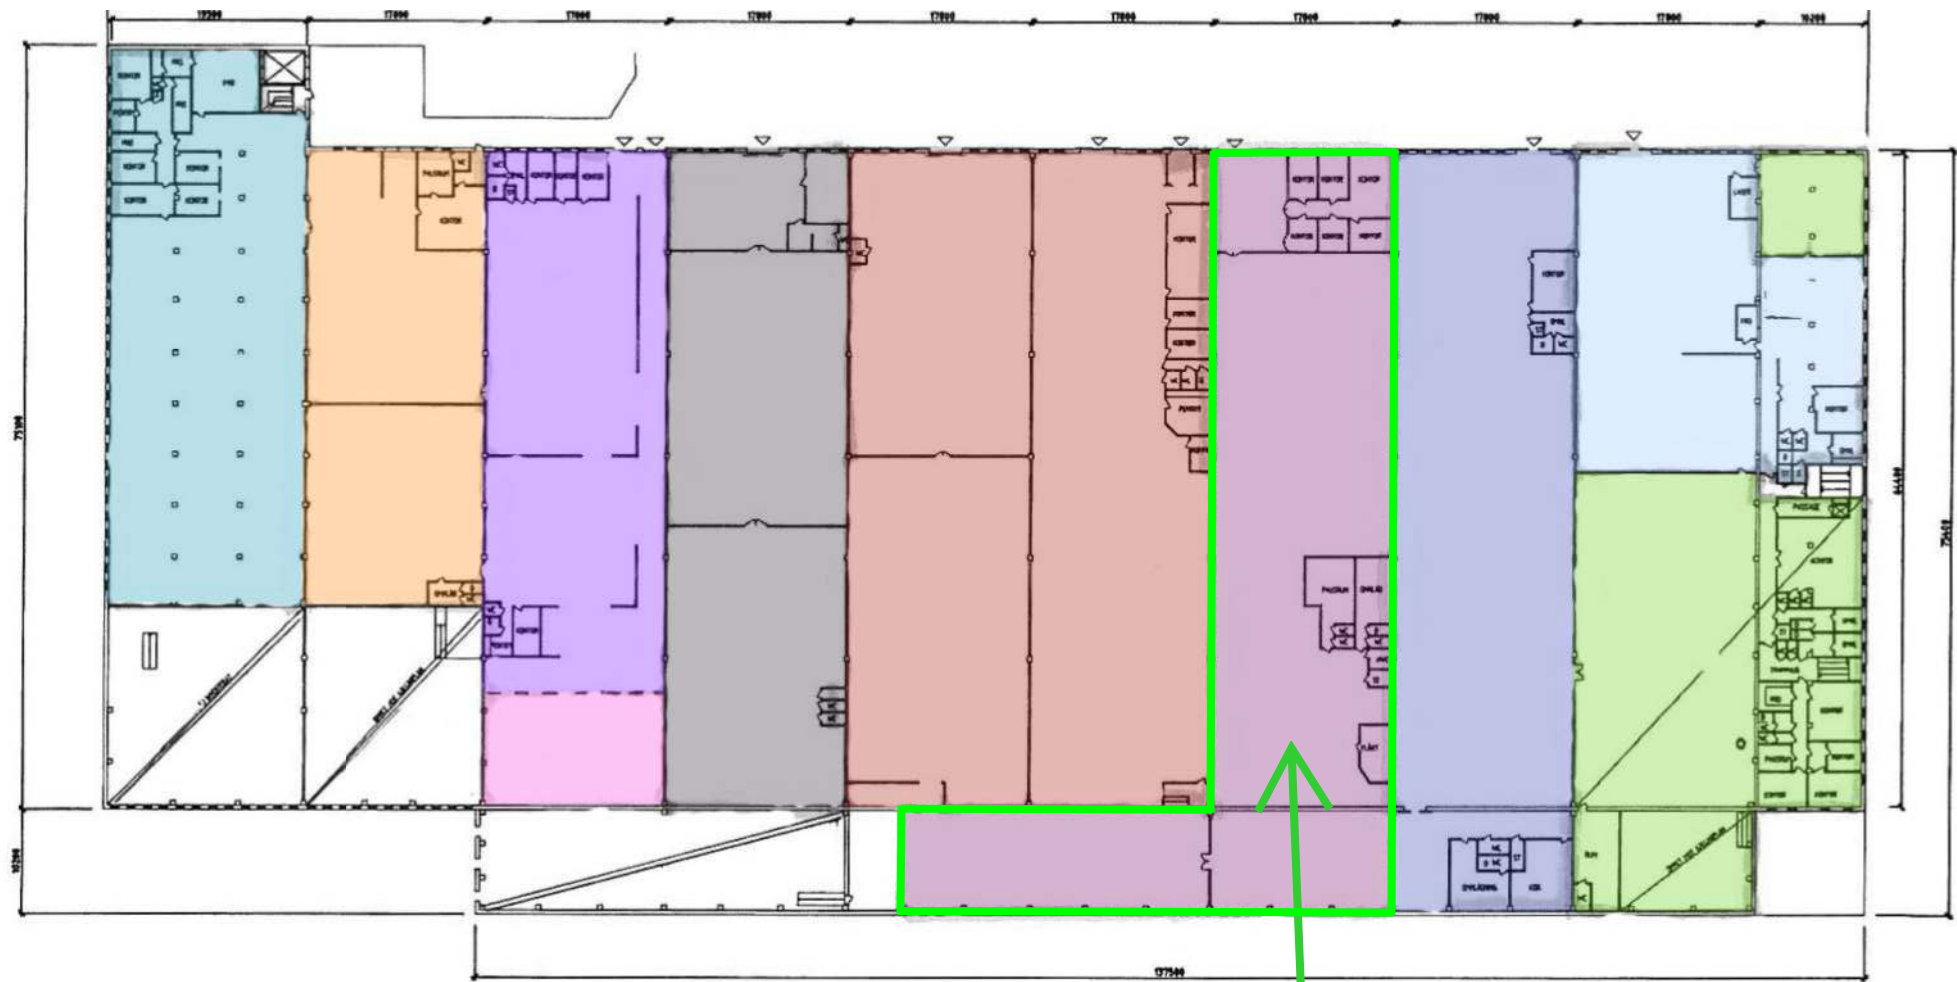

BILAGA 4: RITNINGAR - ENTRÉPLAN

Lagerlokal ca 1 608 m²

A vertical column of color swatches corresponding to the storage room: pink, blue, and green.